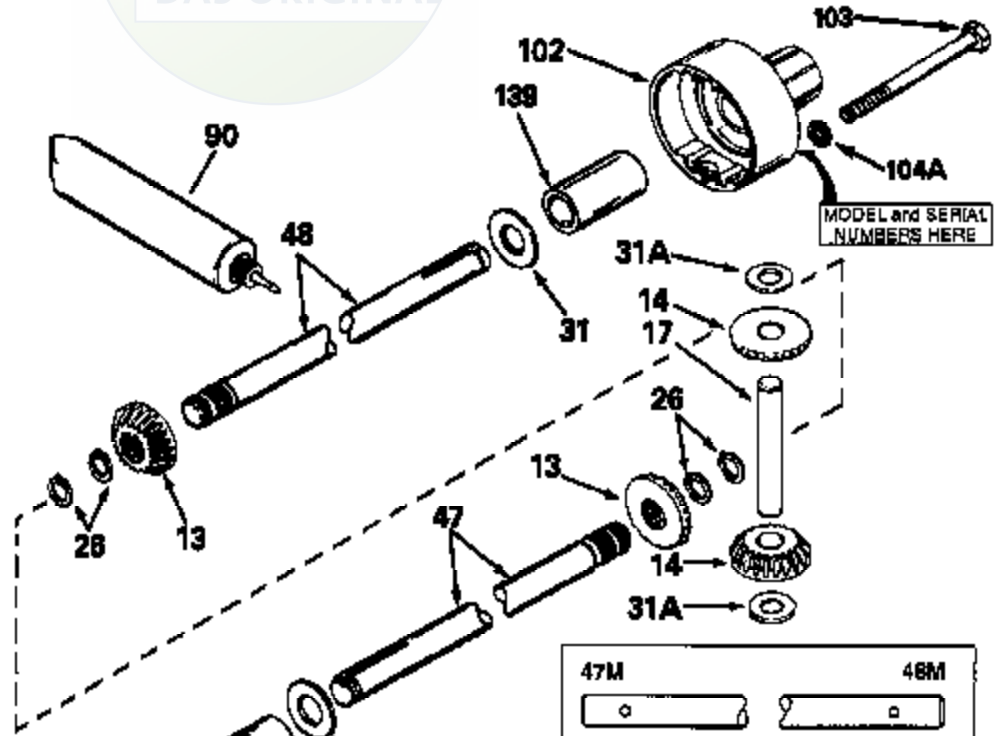

# JOIST

SICHER IST DAS:  
DAS ORIGINAL

47	48
47A	48A
47B	48B
47C	48C
47D	48D
47E	48E
47H	48H
47L	48L

47M	48M
47P	48P
47R	48R
47V	48V
47W	48W
47X	48X

MODEL and SERIAL  
NUMBERS HERE

MODEL and SERIAL  
NUMBERS HERE

Ref #	Part Number	Qty	Description
13	778067		Gear, Bevel (16 teeth)
14	778068		Gear, Pinion (16 teeth)
17	786040		Pin, Drive
26	792018		Ring, Retaining
31	780001		Washer (3/4" ID x 1-1/2" OD x 1/16" t hick)
31A	780096		Washer, Thrust
47E	774248		Axle (11-1/8" long)
48E	774247		Axle (15-9/16" long)
82	786043		Sprocket. No Teeth 54. O.D. 8.823
82	786051		Sprocket. No Teeth 60. O.D. 9.841
82	786070		Sprocket. No Teeth 48. O.D. 7.920
82	786041A		Sprocket. No Teeth 45. O.D. 7.389
82	786042	100-144	Sprocket. No Teeth 40. O.D. 6.650
90	788067B	Peerless	Grease (32 oz. bottle Bentonite greas e)
101	774073		Differential Carrier Hsg (Incl. 137)
102	774073		Differential Carrier Hsg (Incl. 139)
103	792041		Screw, 5/16-18 x 3-3/4"
104A	792061		Washer, Flat, 5/16"
104	792042		Nut, Lock, 5/16-18 (Use as required)
137	780077		Bushing (3/4" ID x 1-1/16" OD x 2-1/1 6" long)
139	780077		Bushing (3/4 ID x 1-1/16" OD x 2-1/16 " long)